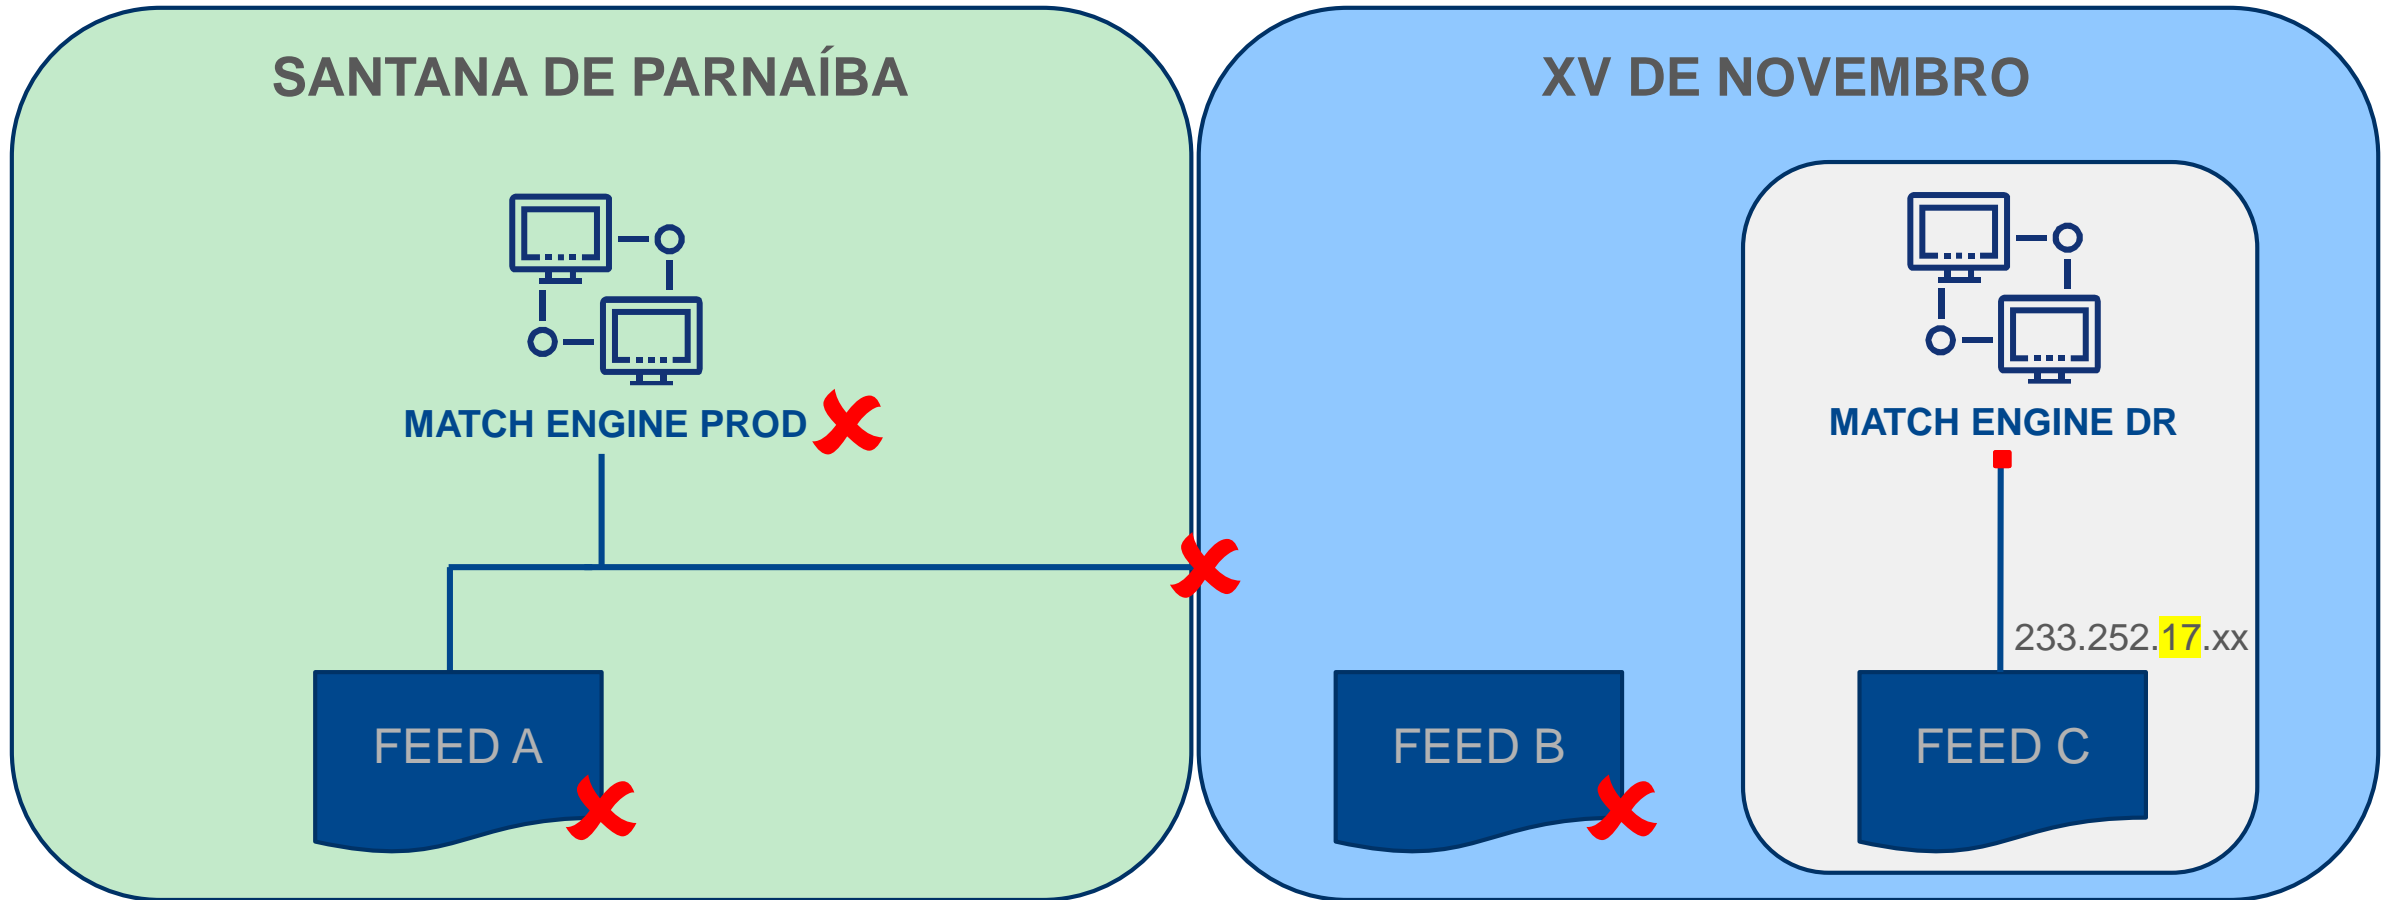

Conclusion

PLATAFORM ARCHITECTURE

CURRENT PRODUCTION – FEED-A AND FEED-B

CURRENT DR – FEED-A AND FEED-B

DR Mock Tests and DR events

CREATION OF NEW DR EXCLUSIVE – FEED-C AND NEW IPs FOR FEED-B

CREATION OF NEW DR EXCLUSIVE – FEED-C AND NEW IPs FOR FEED-B

DR Mock Tests and DR events

NETWORK CONFIGURATIONS

MARKET DATA TRAFFIC - CURRENT

FEED A
 RP: 179.127.211.252
 MULTICAST GROUP:
 233.252.14.0/24

FEED B
 RP: 200.19.55.252
 MULTICAST GROUP:
 233.252.15.0/24