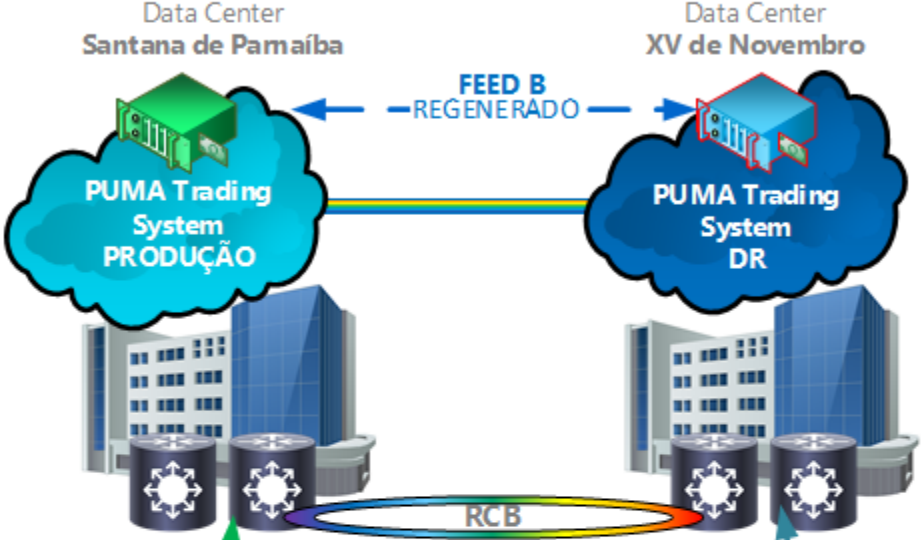

Conclusion

PLATAFORM ARCHITECTURE

CURRENT PRODUCTION – FEED-A AND FEED-B

CURRENT DR – FEED-A AND FEED-B

DR Mock Tests and DR events

CREATION OF NEW DR EXCLUSIVE – FEED-C AND NEW IPs FOR FEED-B

CREATION OF NEW DR EXCLUSIVE – FEED-C AND NEW IPs FOR FEED-B

DR Mock Tests and DR events

NETWORK CONFIGURATIONS

MARKET DATA TRAFFIC - CURRENT

FEED A
 RP: 179.127.211.252
 MULTICAST GROUP:
 233.252.14.0/24

FEED B
 RP: 200.19.55.252
 MULTICAST GROUP:
 233.252.15.0/24