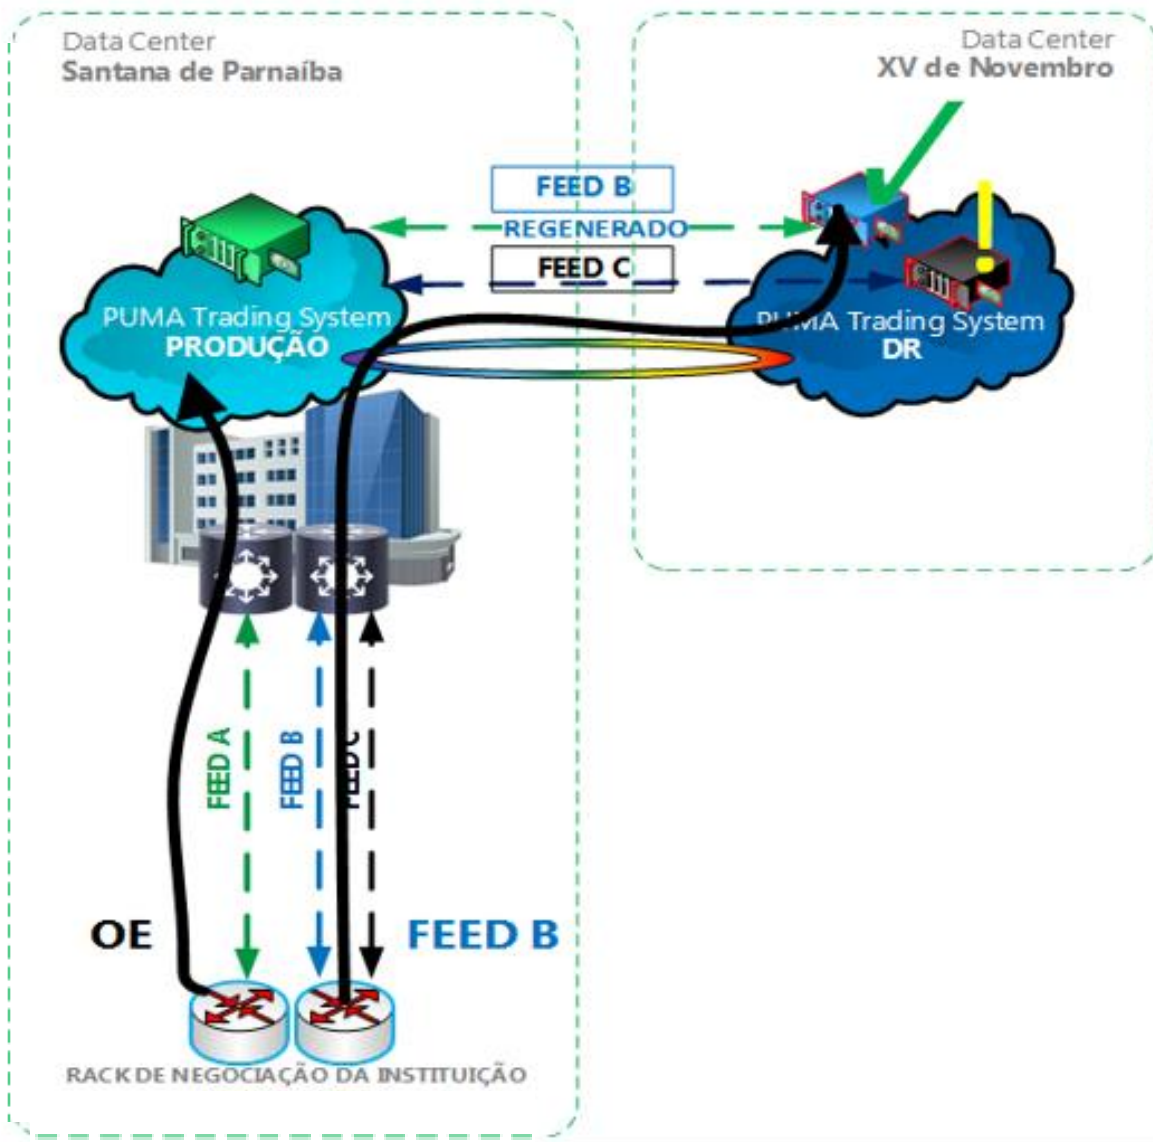

MARKET DATA TRAFFIC - CURRENT

NEW MARKET DATA TRAFFIC

NOVOS FLUXOS DE DADOS - RCB

[B]³

DATA WORKFLOW - NEW FEED B

DATA WORKFLOW - NEW FEED C

NEW DATA WORKFLOW- CO-LOCATON

DATA WORKFLOW - NEW FEED B

DATA WORKFLOW - NEW FEED C

PUMA DR ADDRESS SUMMARY

[B]³

PUMA TRADING SYSTEM DR NETWORK (CURRENT)	
ORDER ENTRY	MARKET DATA FEED B
177.54.208.0/23 AND 177.54.223.0/24	179.127.220.0/23

UMDF FEEDS (CURRENT)				
FEED	SEGMENT	RP ADDRESS	MULTICAST SENDERS	MULTICAST GROUPS
A	BM&F & BOVESPA	179.127.221.252	179.127.210.0/23	233.252.14.0/24
B	BM&F & BOVESPA	200.19.55.252	177.54.210.0/24 AND 177.54.216.0/24	233.252.16.0/24