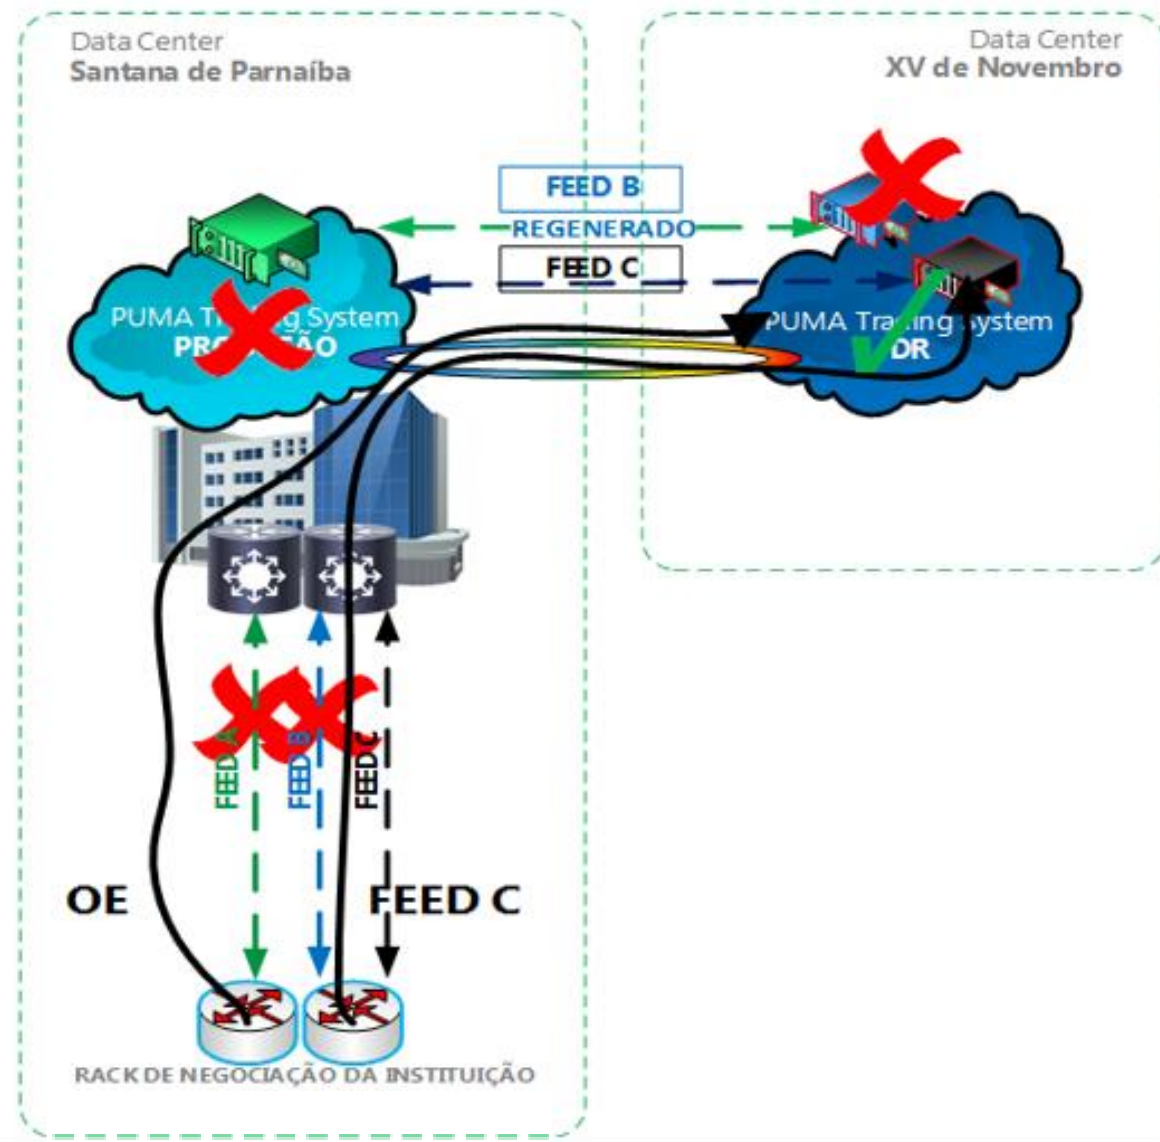

FEED A
 RP: 179.127.211.252
 MULTICAST GROUP:
 233.252.14.0/24

FEED B
 RP: 179.127.221.252
 MULTICAST GROUP:
 233.252.16.0/24

FEED C
 RP: 179.127.221.252
 MULTICAST GROUP:
 233.252.17.0/24

CO-LOCATION

[B]³

MARKET DATA TRAFFIC - CURRENT

NEW MARKET DATA TRAFFIC

NOVOS FLUXOS DE DADOS - RCB

[B]³

DATA WORKFLOW - NEW FEED B

DATA WORKFLOW - NEW FEED C

NEW DATA WORKFLOW- CO-LOCATON

DATA WORKFLOW - NEW FEED B

DATA WORKFLOW - NEW FEED C

PUMA DR ADDRESS SUMMARY

[B]³

PUMA TRADING SYSTEM DR NETWORK (CURRENT)	
ORDER ENTRY	MARKET DATA FEED B
177.54.208.0/23 AND 177.54.223.0/24	179.127.220.0/23

UMDF FEEDS (CURRENT)				
FEED	SEGMENT	RP ADDRESS	MULTICAST SENDERS	MULTICAST GROUPS
A	BM&F & BOVESPA	179.127.221.252	179.127.210.0/23	233.252.14.0/24
B	BM&F & BOVESPA	200.19.55.252	177.54.210.0/24 AND 177.54.216.0/24	233.252.16.0/24