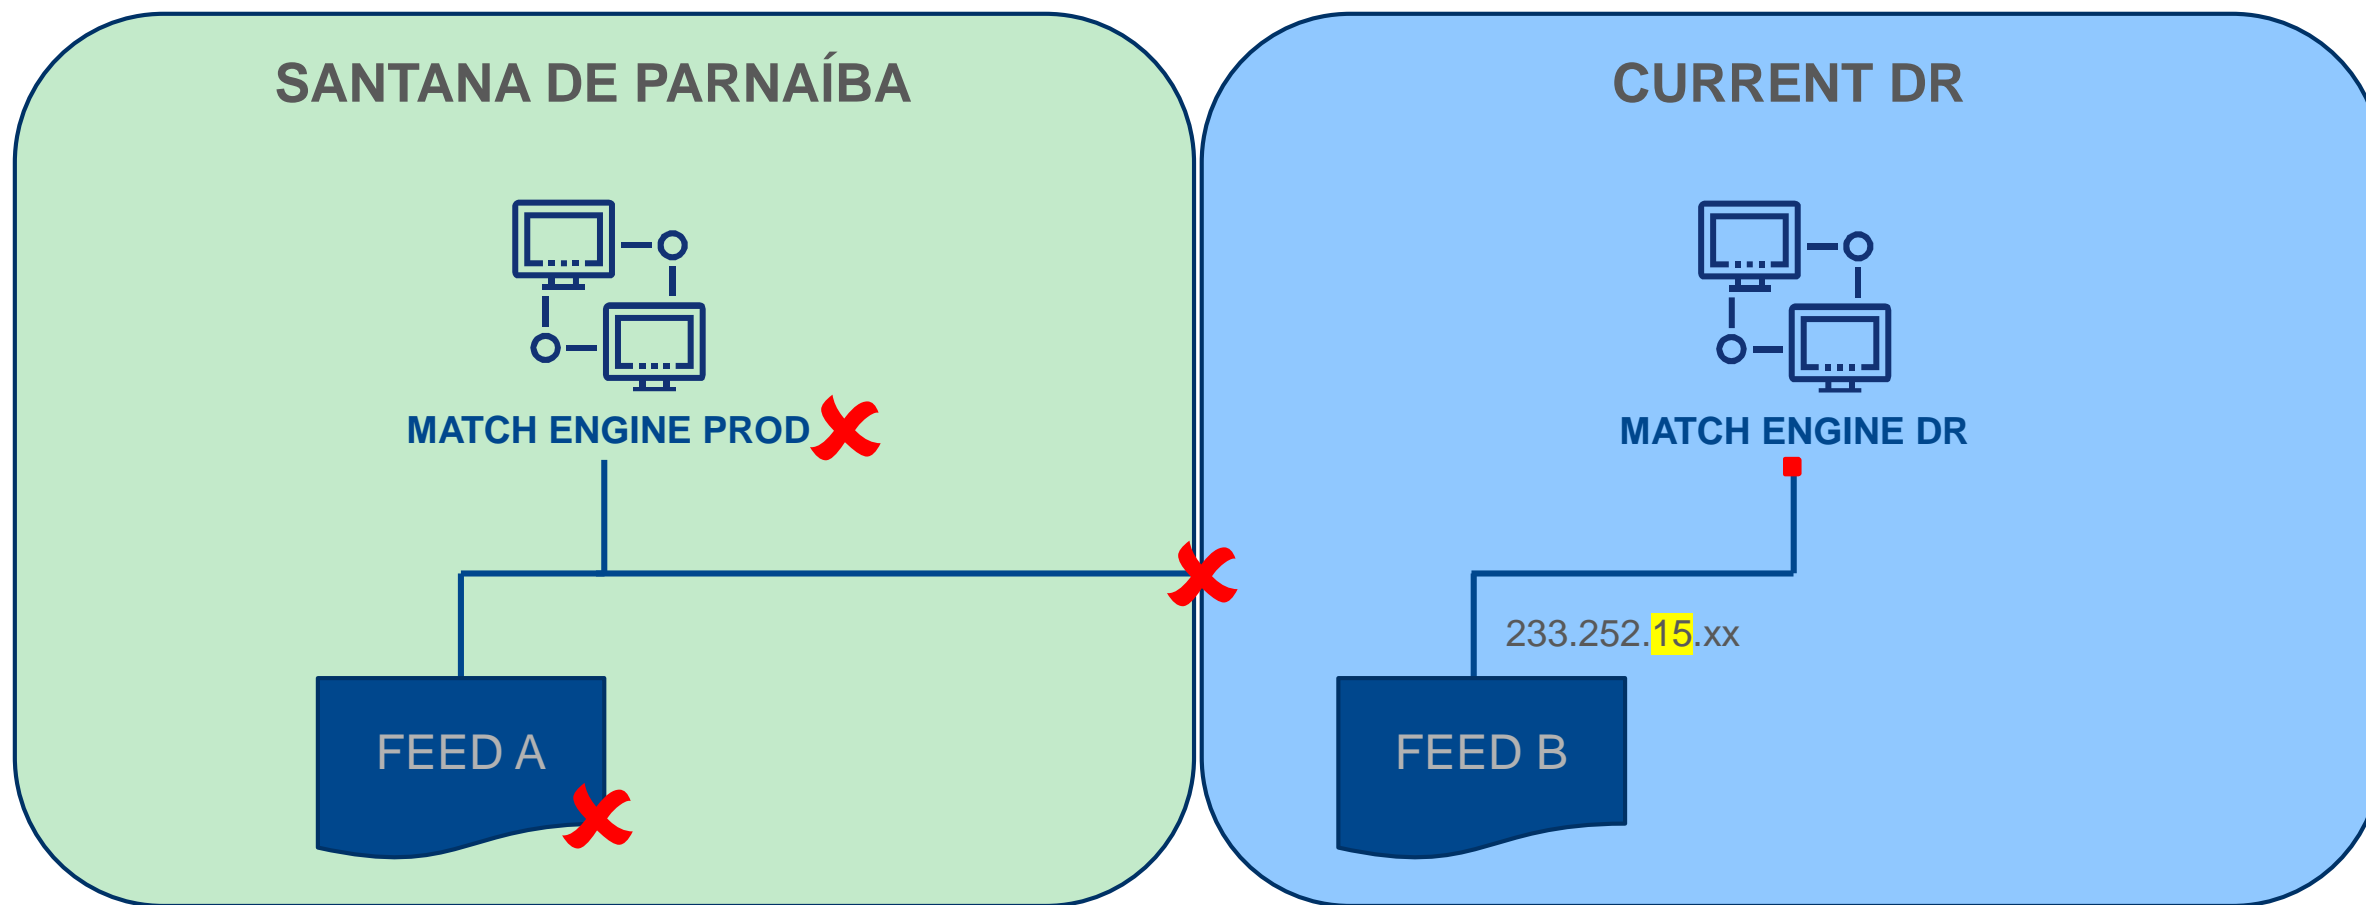

Conclusion

PLATAFORM ARCHITECTURE

CURRENT PRODUCTION – FEED-A AND FEED-B

CURRENT DR – FEED-A AND FEED-B

DR Mock Tests and DR events

CREATION OF NEW DR EXCLUSIVE – FEED-C AND NEW IPs FOR FEED-B

CREATION OF NEW DR EXCLUSIVE – FEED-C AND NEW IPs FOR FEED-B

DR Mock Tests and DR events

NETWORK CONFIGURATIONS

MARKET DATA TRAFFIC - CURRENT

FEED A
 RP: 179.127.211.252
 MULTICAST GROUP:
 233.252.14.0/24

FEED B
 RP: 200.19.55.252
 MULTICAST GROUP:
 233.252.15.0/24