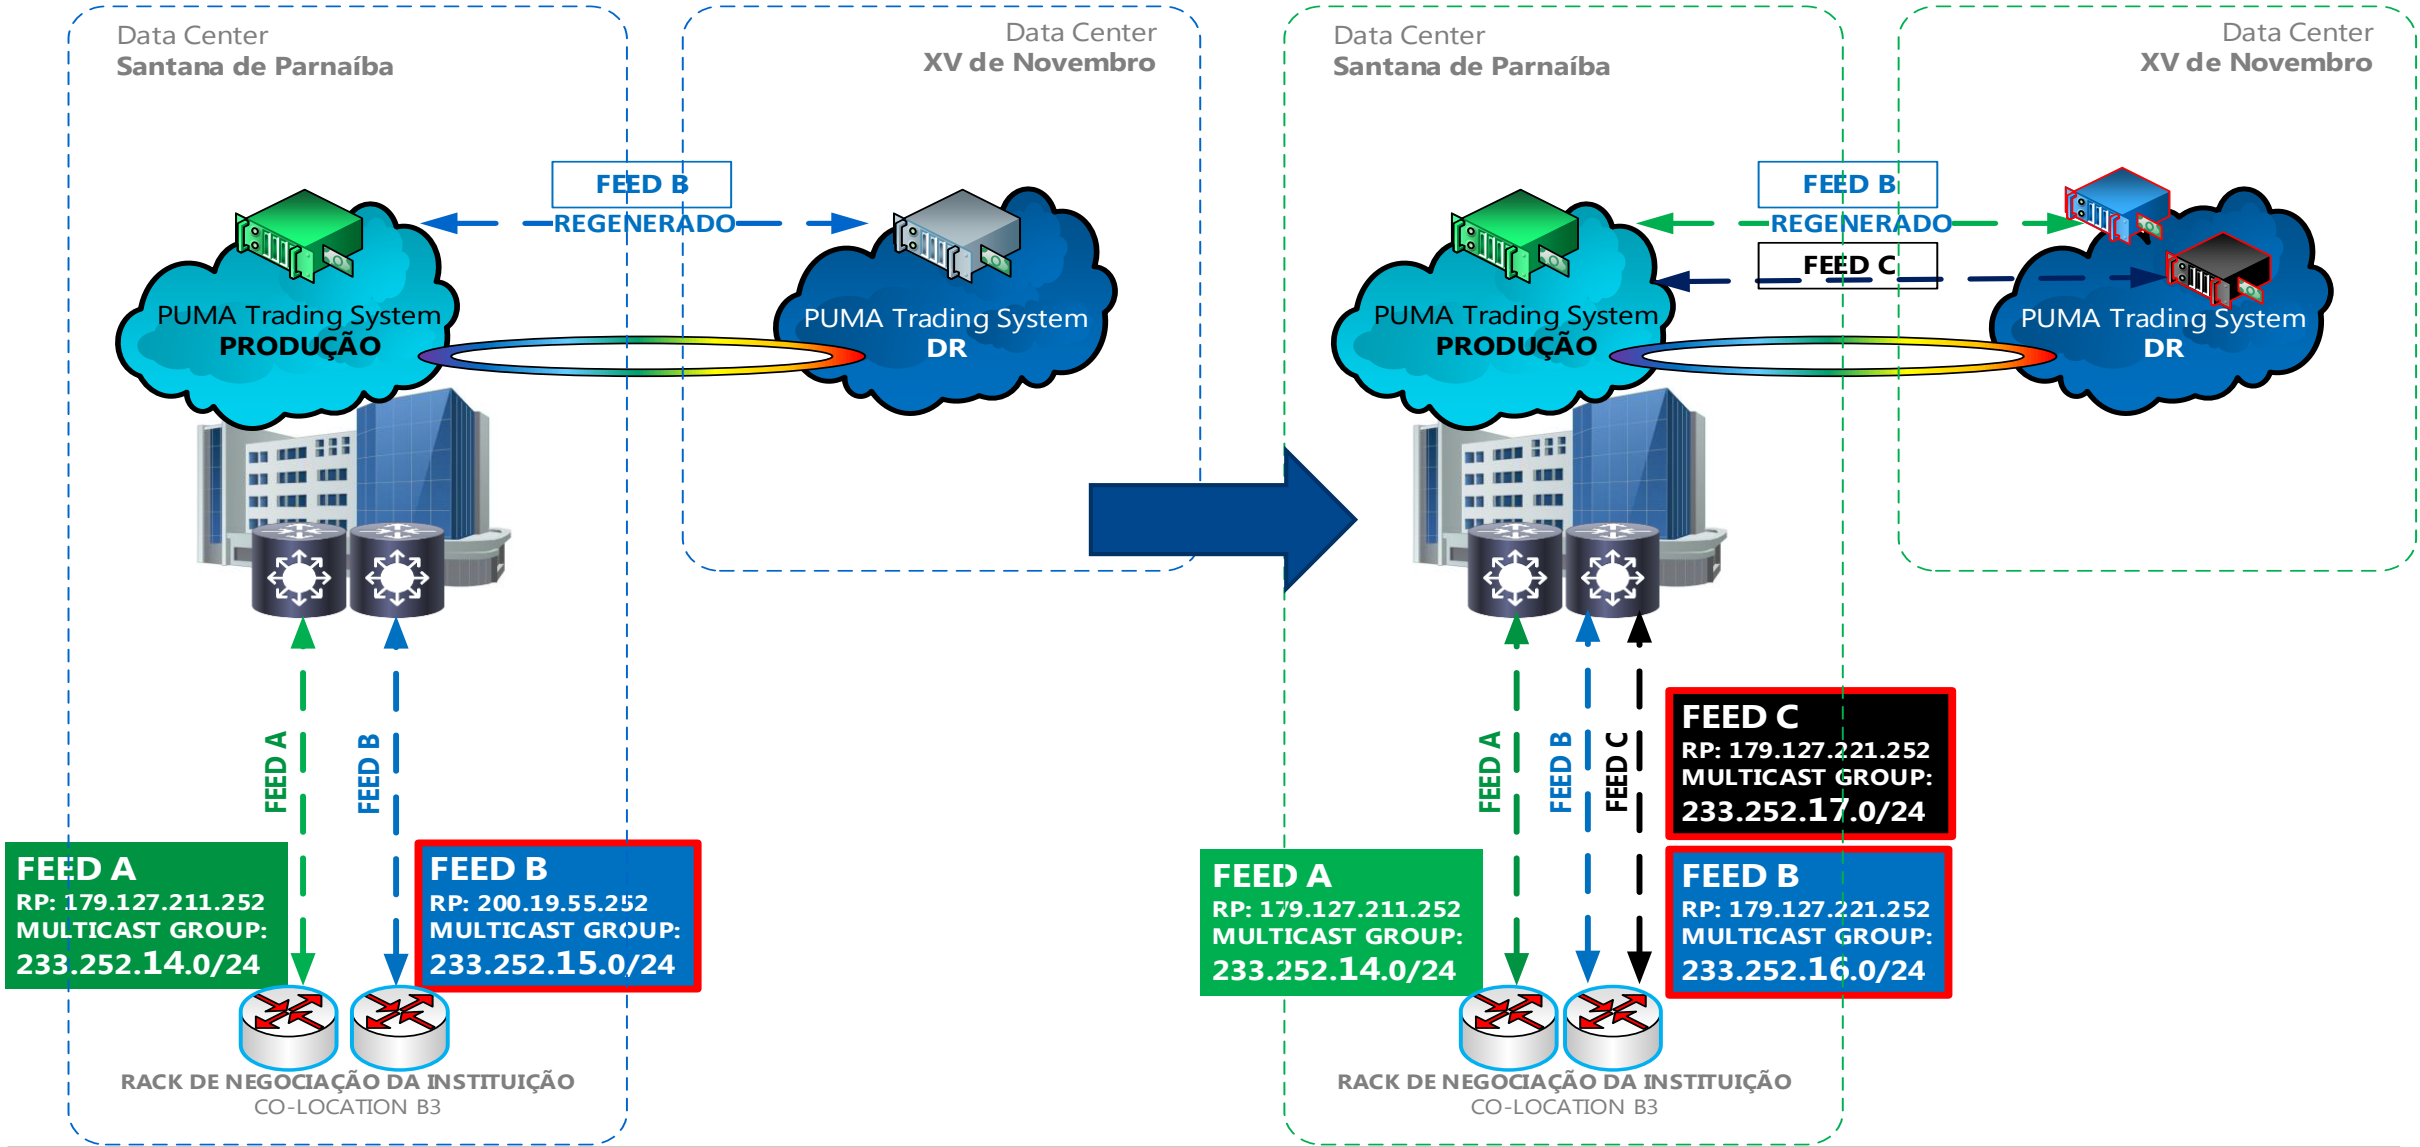

FEED A
 RP: 179.127.211.252
 MULTICAST GROUP:
 233.252.14.0/24

FEED B
 RP: 179.127.221.252
 MULTICAST GROUP:
 233.252.16.0/24

FEED C
 RP: 179.127.221.252
 MULTICAST GROUP:
 233.252.17.0/24

NEW MARKET DATA TRAFFIC

FEED A
 RP: 179.127.211.252
 MULTICAST GROUP:
 233.252.14.0/24

FEED B
 RP: 179.127.221.252
 MULTICAST GROUP:
 233.252.16.0/24

FEED C
 RP: 179.127.221.252
 MULTICAST GROUP:
 233.252.17.0/24

CO-LOCATION

[B]³

MARKET DATA TRAFFIC - CURRENT

NEW MARKET DATA TRAFFIC

NOVOS FLUXOS DE DADOS - RCB

[B]³

DATA WORKFLOW - NEW FEED B

DATA WORKFLOW - NEW FEED C

NEW DATA WORKFLOW- CO-LOCATON

DATA WORKFLOW - NEW FEED B

DATA WORKFLOW - NEW FEED C

PUMA DR ADDRESS SUMMARY

[B]³

PUMA TRADING SYSTEM DR NETWORK (CURRENT)	
ORDER ENTRY	MARKET DATA FEED B
177.54.208.0/23 AND 177.54.223.0/24	179.127.220.0/23

UMDF FEEDS (CURRENT)				
FEED	SEGMENT	RP ADDRESS	MULTICAST SENDERS	MULTICAST GROUPS
A	BM&F & BOVESPA	179.127.221.252	179.127.210.0/23	233.252.14.0/24
B	BM&F & BOVESPA	200.19.55.252	177.54.210.0/24 AND 177.54.216.0/24	233.252.16.0/24