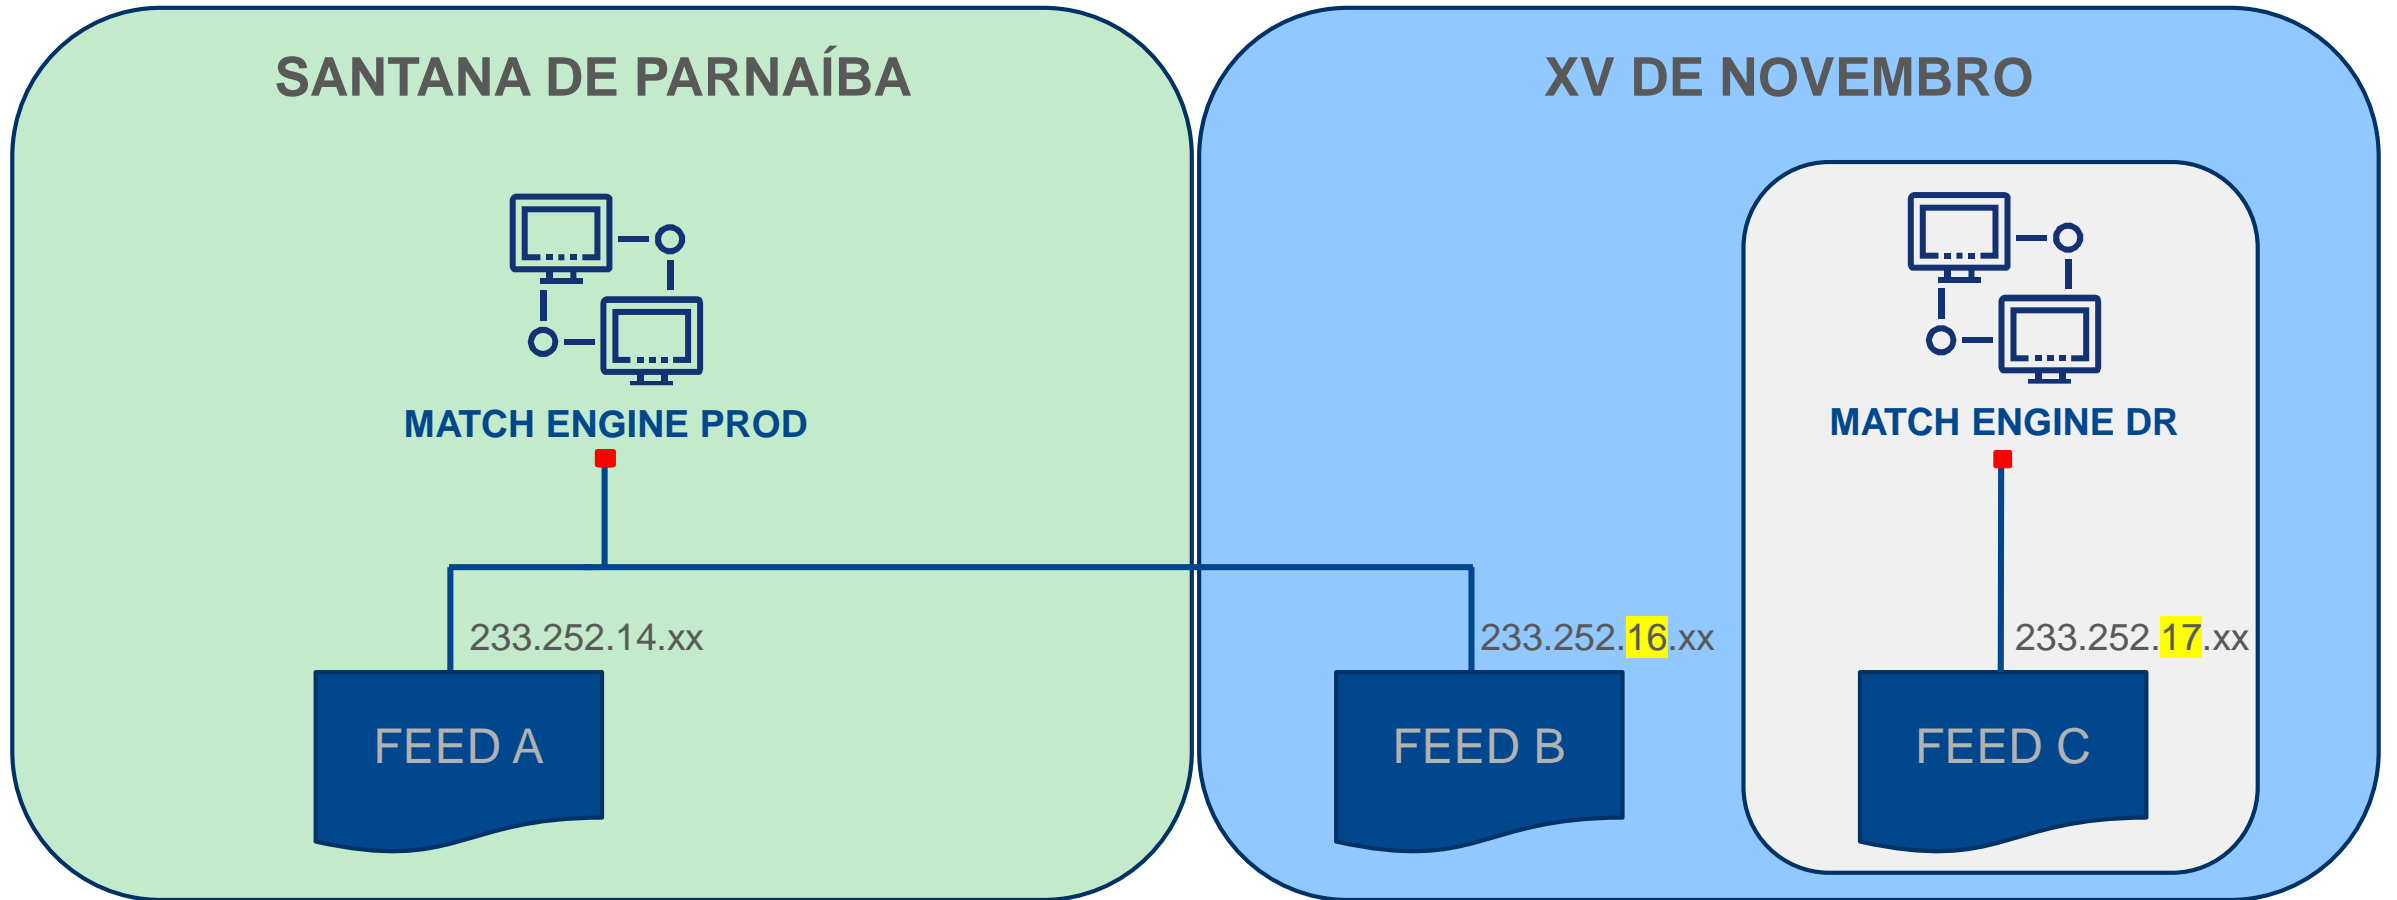

Conclusion

PLATAFORM ARCHITECTURE

CURRENT PRODUCTION – FEED-A AND FEED-B

CURRENT DR – FEED-A AND FEED-B

DR Mock Tests and DR events

CREATION OF NEW DR EXCLUSIVE – FEED-C AND NEW IPs FOR FEED-B

CREATION OF NEW DR EXCLUSIVE – FEED-C AND NEW IPs FOR FEED-B

DR Mock Tests and DR events

NETWORK CONFIGURATIONS

MARKET DATA TRAFFIC - CURRENT

FEED A
 RP: 179.127.211.252
 MULTICAST GROUP:
 233.252.14.0/24

FEED B
 RP: 200.19.55.252
 MULTICAST GROUP:
 233.252.15.0/24