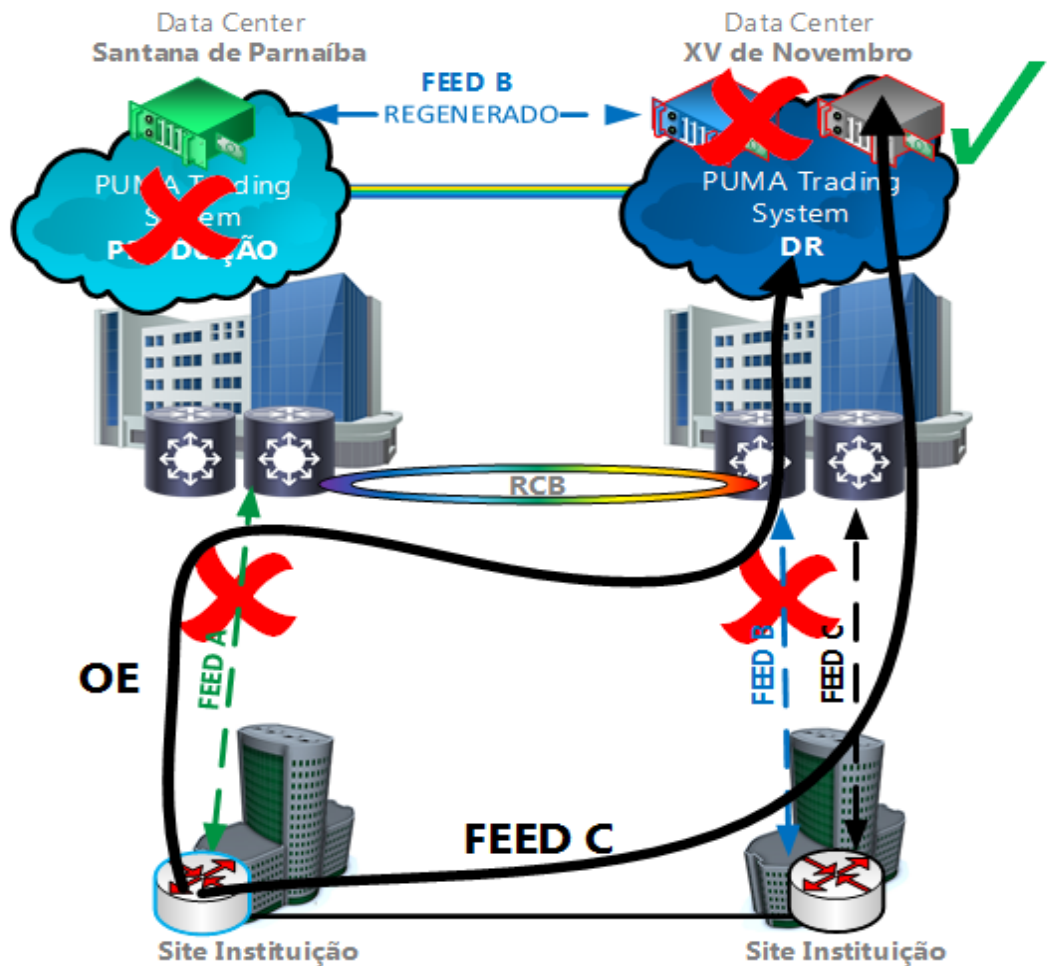

FEED A
 RP: 179.127.211.252
 MULTICAST GROUP:
 233.252.14.0/24

FEED B
 RP: 179.127.221.252
 MULTICAST GROUP:
 233.252.16.0/24

FEED C
 RP: 179.127.221.252
 MULTICAST GROUP:
 233.252.17.0/24

CO-LOCATION

[B]³

MARKET DATA TRAFFIC - CURRENT

NEW MARKET DATA TRAFFIC

NOVOS FLUXOS DE DADOS - RCB

[B]³

DATA WORKFLOW - NEW FEED B

DATA WORKFLOW - NEW FEED C

NEW DATA WORKFLOW- CO-LOCATON

DATA WORKFLOW - NEW FEED B

DATA WORKFLOW - NEW FEED C

PUMA DR ADDRESS SUMMARY

[B]³

PUMA TRADING SYSTEM DR NETWORK (CURRENT)	
ORDER ENTRY	MARKET DATA FEED B
177.54.208.0/23 AND 177.54.223.0/24	179.127.220.0/23

UMDF FEEDS (CURRENT)				
FEED	SEGMENT	RP ADDRESS	MULTICAST SENDERS	MULTICAST GROUPS
A	BM&F & BOVESPA	179.127.221.252	179.127.210.0/23	233.252.14.0/24
B	BM&F & BOVESPA	200.19.55.252	177.54.210.0/24 AND 177.54.216.0/24	233.252.16.0/24

PUMA TRADING SYSTEM DR NETWORK (NEW)		
ORDER ENTRY	MARKET DATA FEED B	MARKET DATA FEED C
179.127.216.0/22	179.127.220.0/23	179.127.222.0/23

NEW UMDF FEEDS				
FEED	SEGMENT	RP ADDRESS	MULTICAST SENDERS	MULTICAST GROUPS
A	BM&F & BOVESPA	179.127.221.252	179.127.210.0/23	233.252.14.0/24
B	BM&F & BOVESPA	179.127.221.252	179.127.220.0/23	233.252.16.0/24
C	BM&F & BOVESPA	179.127.221.252	179.127.222.0/23	233.252.17.0/24