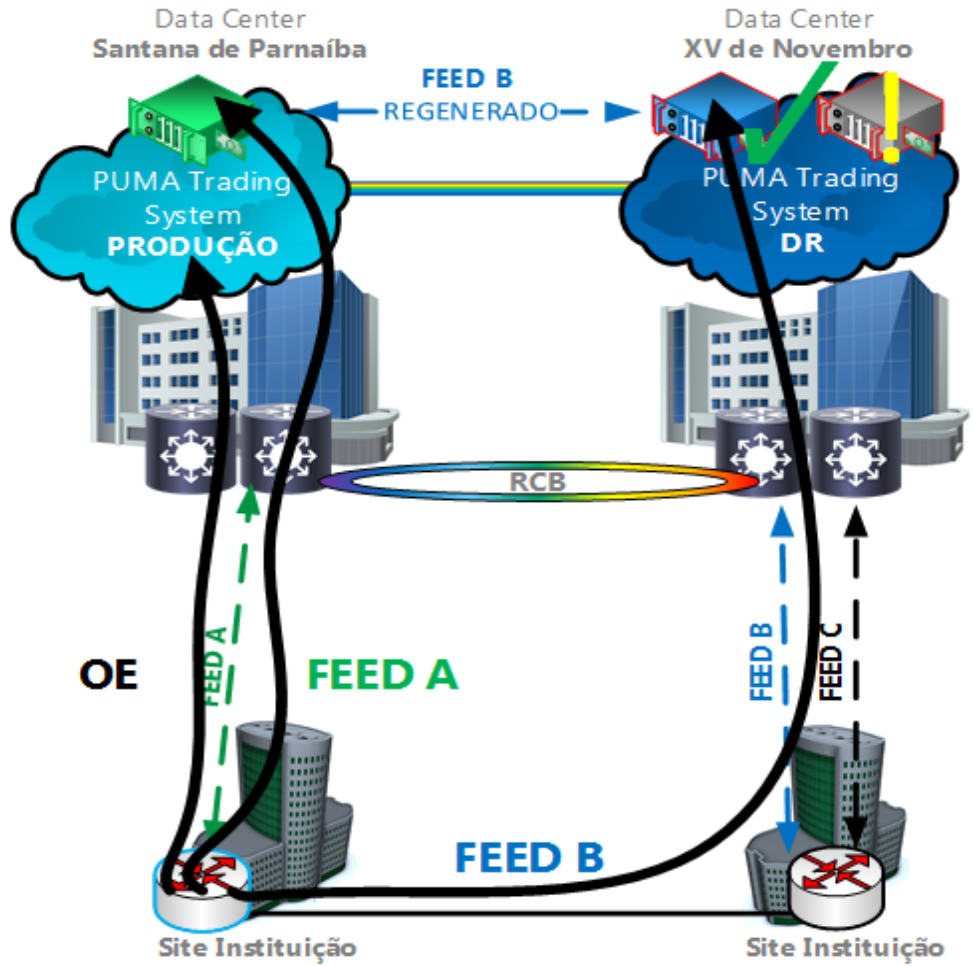

MARKET DATA TRAFFIC - CURRENT

NEW MARKET DATA TRAFFIC

NOVOS FLUXOS DE DADOS - RCB

[B]³

DATA WORKFLOW - NEW FEED B

DATA WORKFLOW - NEW FEED C

NEW DATA WORKFLOW- CO-LOCATON

DATA WORKFLOW - NEW FEED B

DATA WORKFLOW - NEW FEED C

PUMA DR ADDRESS SUMMARY

[B]³

PUMA TRADING SYSTEM DR NETWORK (CURRENT)	
ORDER ENTRY	MARKET DATA FEED B
177.54.208.0/23 AND 177.54.223.0/24	179.127.220.0/23

UMDF FEEDS (CURRENT)				
FEED	SEGMENT	RP ADDRESS	MULTICAST SENDERS	MULTICAST GROUPS
A	BM&F & BOVESPA	179.127.221.252	179.127.210.0/23	233.252.14.0/24
B	BM&F & BOVESPA	200.19.55.252	177.54.210.0/24 AND 177.54.216.0/24	233.252.16.0/24