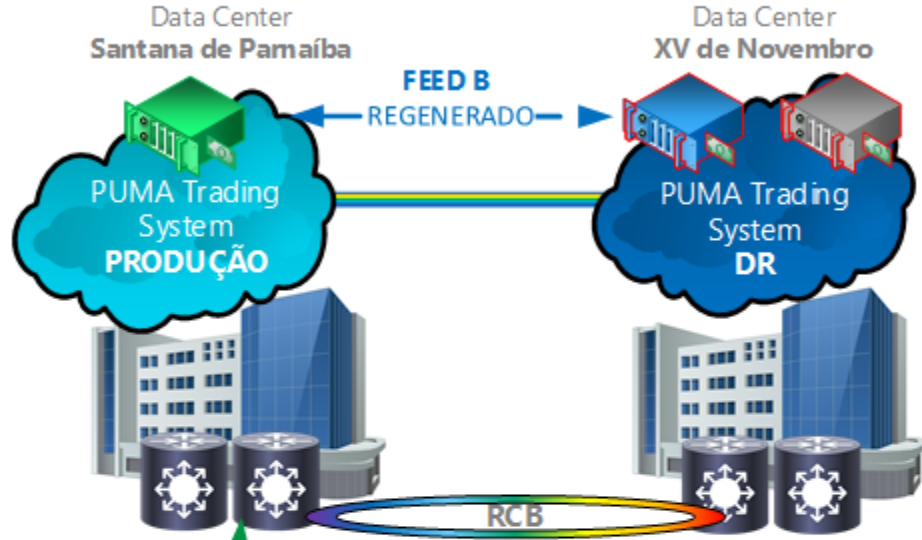

Conclusion

PLATAFORM ARCHITECTURE

CURRENT PRODUCTION – FEED-A AND FEED-B

CURRENT DR – FEED-A AND FEED-B

DR Mock Tests and DR events

CREATION OF NEW DR EXCLUSIVE – FEED-C AND NEW IPs FOR FEED-B

CREATION OF NEW DR EXCLUSIVE – FEED-C AND NEW IPs FOR FEED-B

DR Mock Tests and DR events

NETWORK CONFIGURATIONS

MARKET DATA TRAFFIC - CURRENT

FEED A
 RP: 179.127.211.252
 MULTICAST GROUP:
 233.252.14.0/24

FEED B
 RP: 200.19.55.252
 MULTICAST GROUP:
 233.252.15.0/24

FEED A
 RP: 179.127.211.252
 MULTICAST GROUP:
 233.252.14.0/24

FEED B
 RP: 179.127.221.252
 MULTICAST GROUP:
 233.252.16.0/24

FEED C
 RP: 179.127.221.252
 MULTICAST GROUP:
 233.252.17.0/24

NEW MARKET DATA TRAFFIC