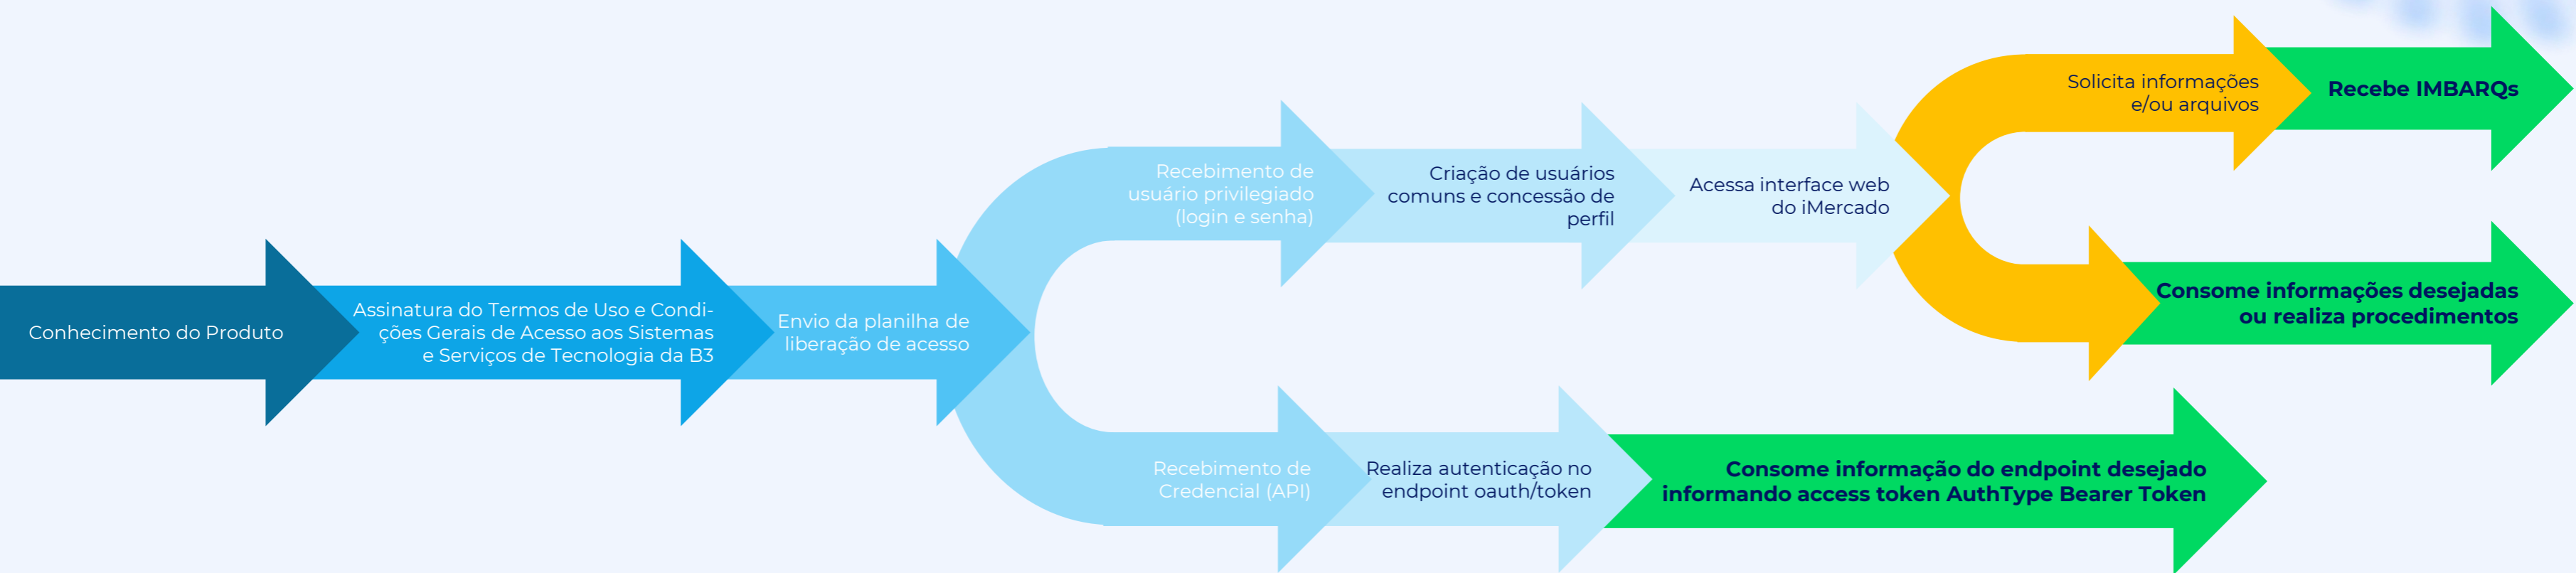

# [B]<sup>3</sup> FLUXO DE JORNADA DO CLIENTE (API E INTERFACE WEB)

# [B]<sup>3</sup> CLIENT JOURNEY FLOW (API AND WEB INTERFACE)